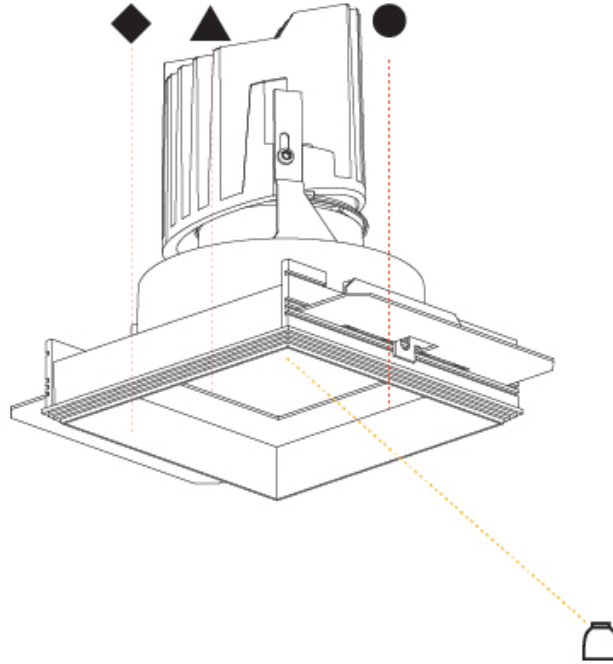

BIONIQ SQUARE DEEP COMFORT TRIMLESS

A35533-

PROJECT
TYPE
SPECIFIER
QUANTITY
DATE