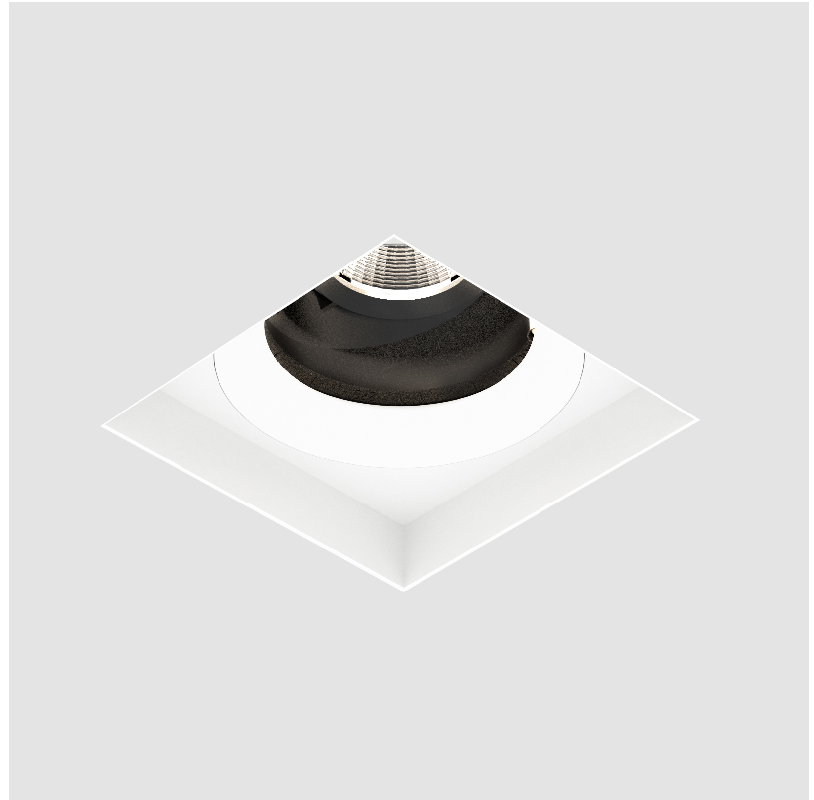

BIONIQ SQUARE ADJUSTABLE TRIMLESS

A35530-

base number Finishes (Diamond) Finishes (Triangle) Ceiling Thickness Reflector Options

- To build a product code in our configurator select the specify button on the base model # product page
- To build a manual product code on this datasheet choose from the options listed below in blue font and add the suffix to the base model #

GENERAL

Series: Bioniq
 Subseries: Bioniq Square Adjustable
 Brand: Prolicht
 Division: Architectural
 Mounting Type: Trimless
 Mounting Location: Ceiling
 Subcategory: Downlight

PHYSICAL

Shape: Square
 Length (mm): 106
 Length (in): 4 3/16
 Width (mm): 106
 Width (in): 4 3/16
 Height (mm): 134
 Height (in): 5 1/4
 Ceiling Thickness (mm): 10 / 12.5 / 15 / 25
 Ceiling Thickness (in): 3/8 or 1/2 or 9/16 or 1
 Min. Recessing Depth (mm): 150
 Min. Recessing Depth (in): 5 7/8
 Light Distribution: Adjustable / Downlight
 Weight (kg): 0.64
 Weight (lbs): 1.41
 Fixture Finish: SSR / BKV / CWI / CRY / HAB / UFT / ITA / RUA / FTG / MYG / LOD / PUS / FRO / FUP / KIA / POP / BLS / SPG / MEY / GOH / GUM / CHC / COM / ABZ / JAG / OBR / MOS / ROR
 Fixture Material: Aluminum Die Cast
 Cut-out Measurements: 120mm / 4 3/4" x 120mm / 4 3/4"
 Upon Request: Unique Ceiling Thickness

LED

Number of LEDs: 1
 Max. Delivered Lumen (lm): 770
 Nominal Lumen (lm): 1140
 CRI: >90 CRI
 Lamp Life (hrs): 50000
 Upon Request: RGB-W Tunable White Special Color Temperature Special LED

OPTICAL

Reflector: 20 / 40 / 60
 Adjustability: Rotational 355°; Tilt 30°
 Upon Request: Special Beam Angles

BIONIQ SQUARE ADJUSTABLE TRIMLESS

A35530-

PROJECT

TYPE

SPECIFIER

QUANTITY

DATE

BIONIQ SQUARE ADJUSTABLE COMFORT TRIMLESS